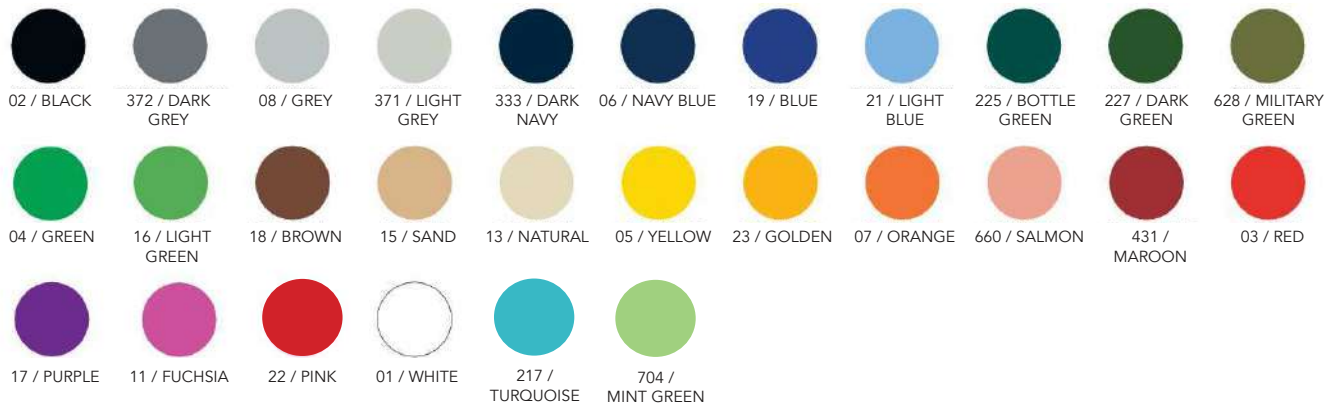

_COLOR GUIDE